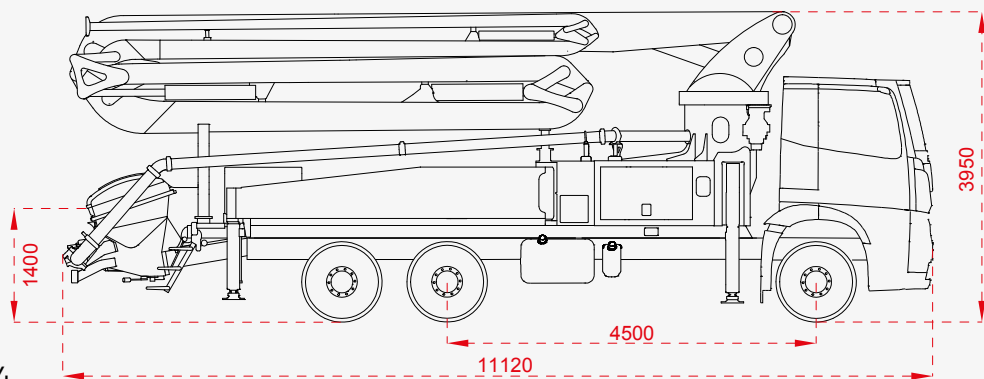

TRUCK MOUNTED CONCRETE PUMPS

H 40 5RZ

● TECHNICAL DETAILS

● SUPPORT LEGS DIMENSIONS